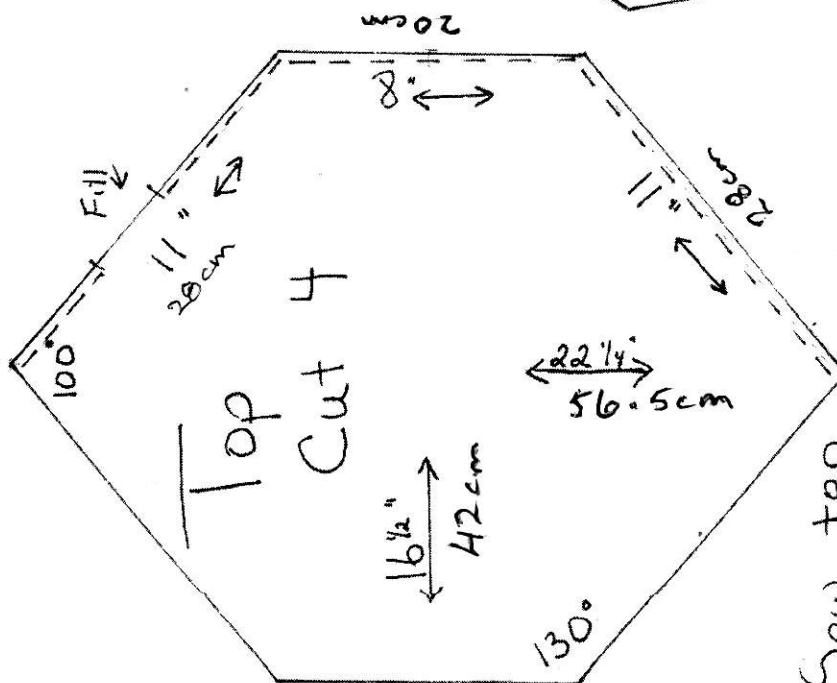

1 cm = 0.3914 in

1 in = 25.4 mm

Wonder Box A. Cooker

Sew top
in pairs, then all 4
together, leaving
opening to fill
Repeat w/ bottom

check measurements!